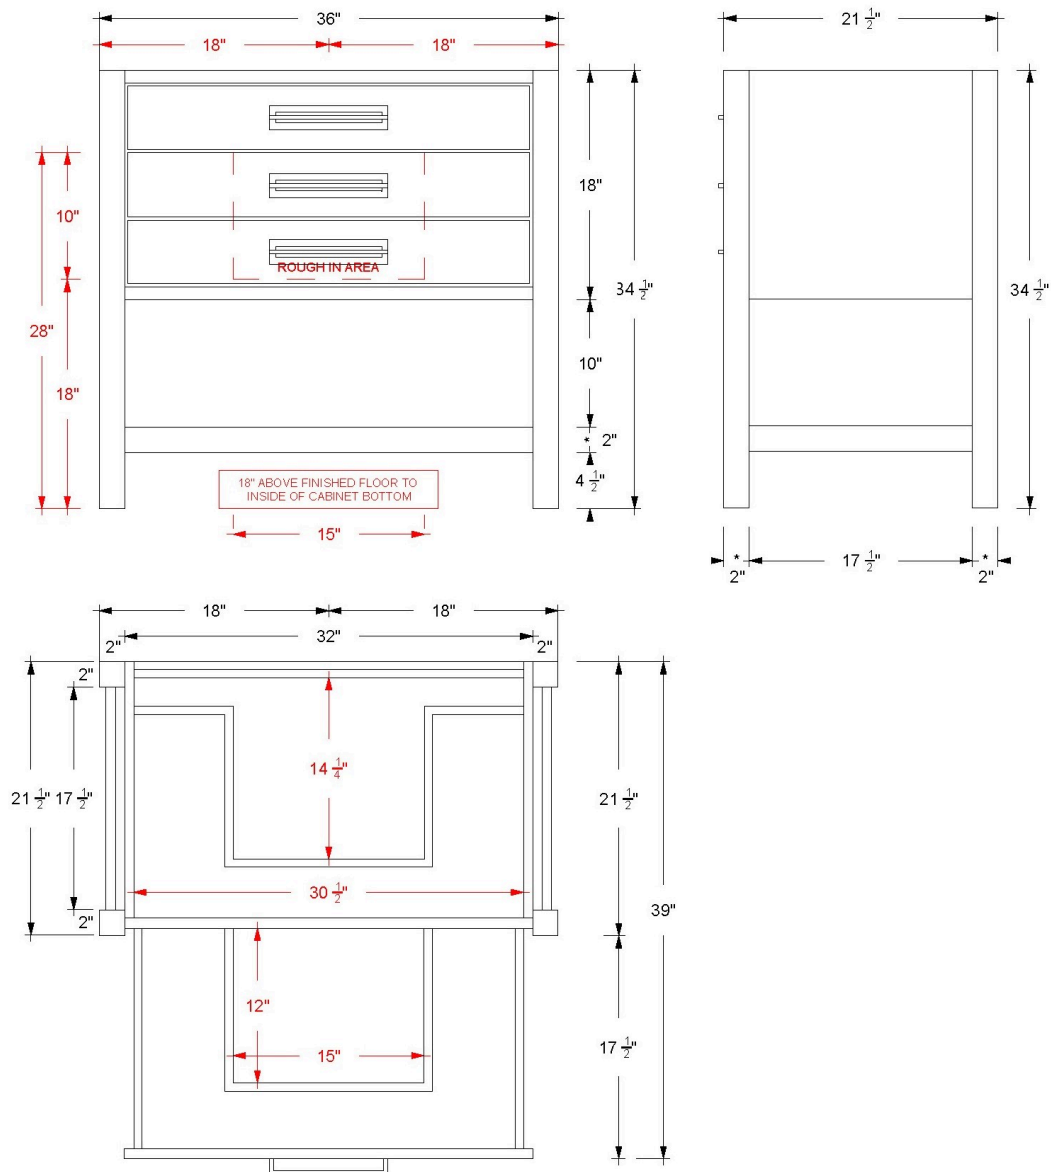

VANDERLOC

36" 3-Drawer Single Bath Vanity

Kiawah

KWS3-36

Technical Information

All product dimensions are nominal.

- Installation: Bath Vanity
- Number of drawers: 2

Notes

Install this product according to the installation instructions.

Vanderloc® reserves the right to make revisions without notice to product specifications. For the most current Specification Sheet, go to www.vanderloc.com