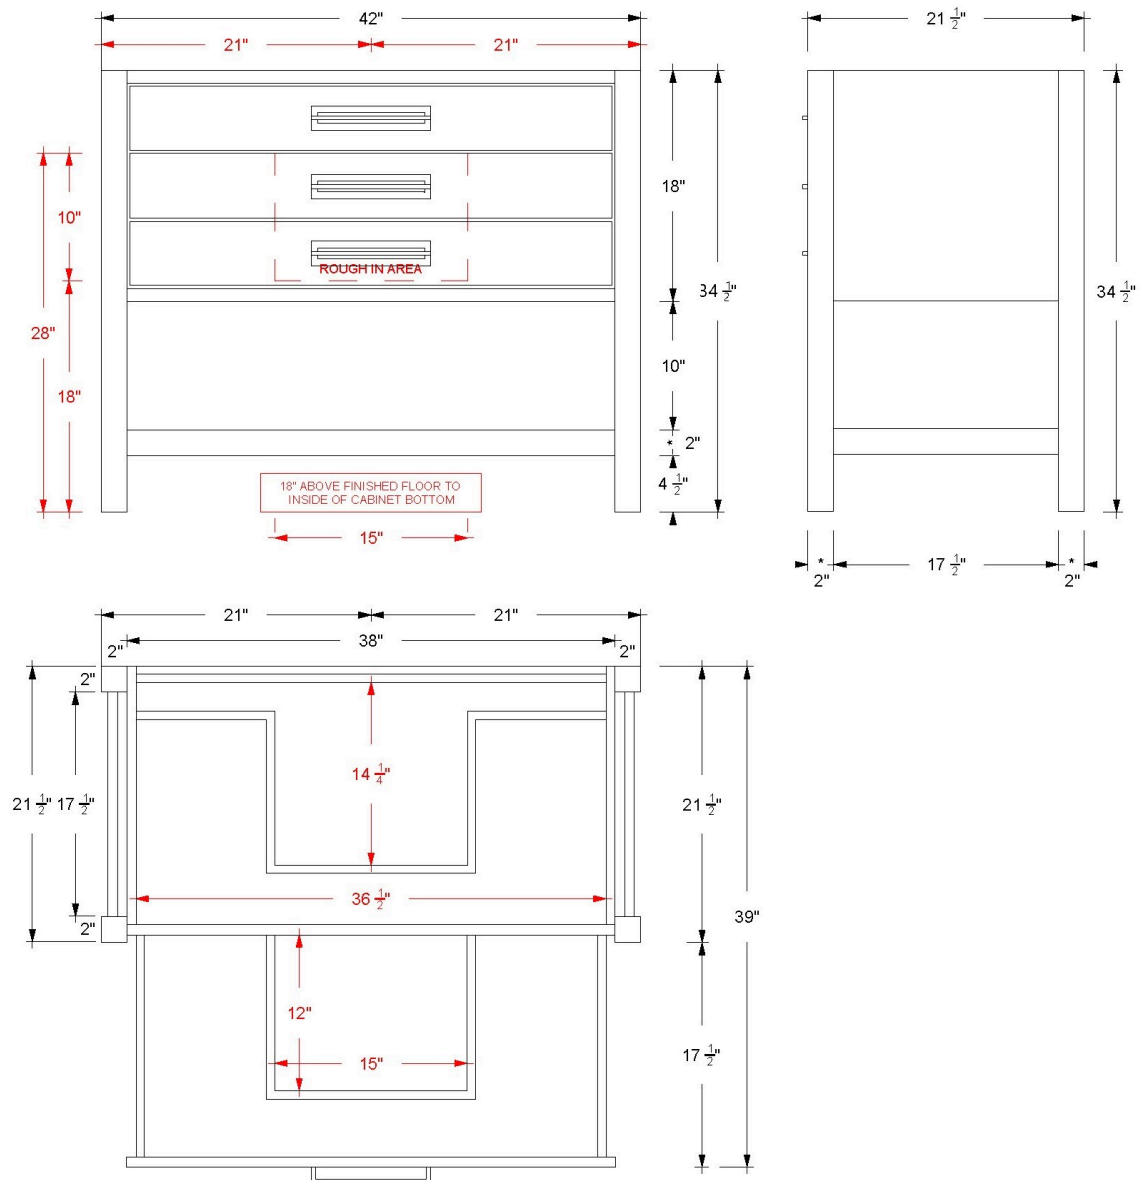

VANDERLOC

42" 3-Drawer Single Bath Vanity

Kiawah

KWS3-42

Technical Information

All product dimensions are nominal.

- Installation: Bath Vanity
- Number of drawers: 2

Notes

Install this product according to the installation instructions.

Vanderloc® reserves the right to make revisions without notice to product specifications. For the most current Specification Sheet, go to www.vanderloc.com