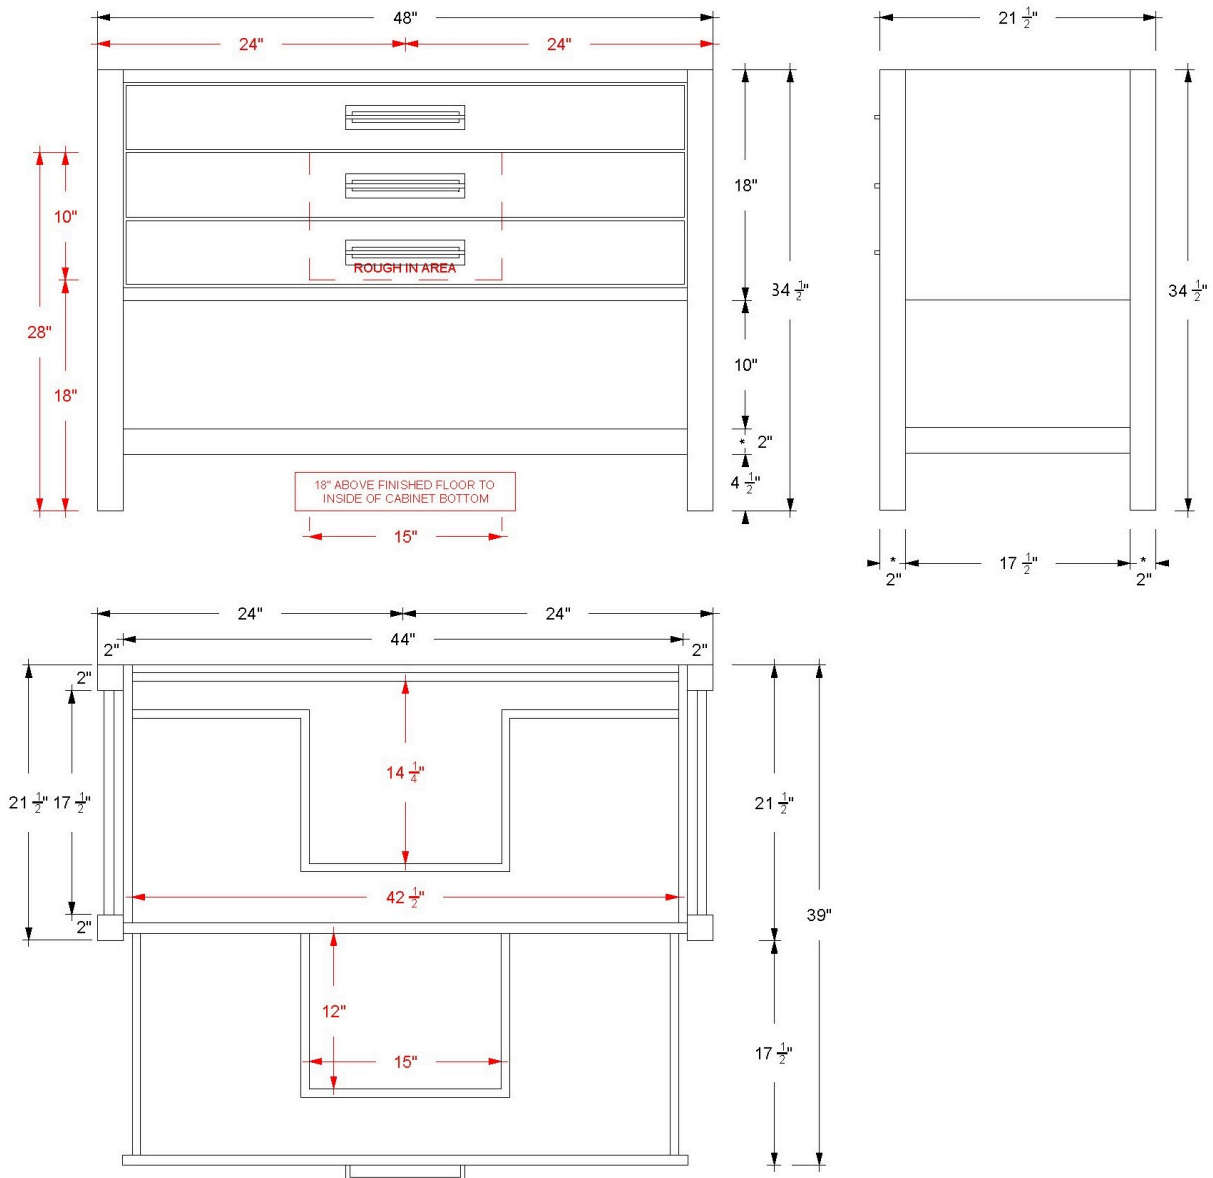

VANDERLOC

48" 3-Drawer Single Bath Vanity

Kiawah

KWS3-48

Technical Information

All product dimensions are nominal.

- Installation: Bath Vanity
- Number of drawers: 2

Notes

Install this product according to the installation instructions.