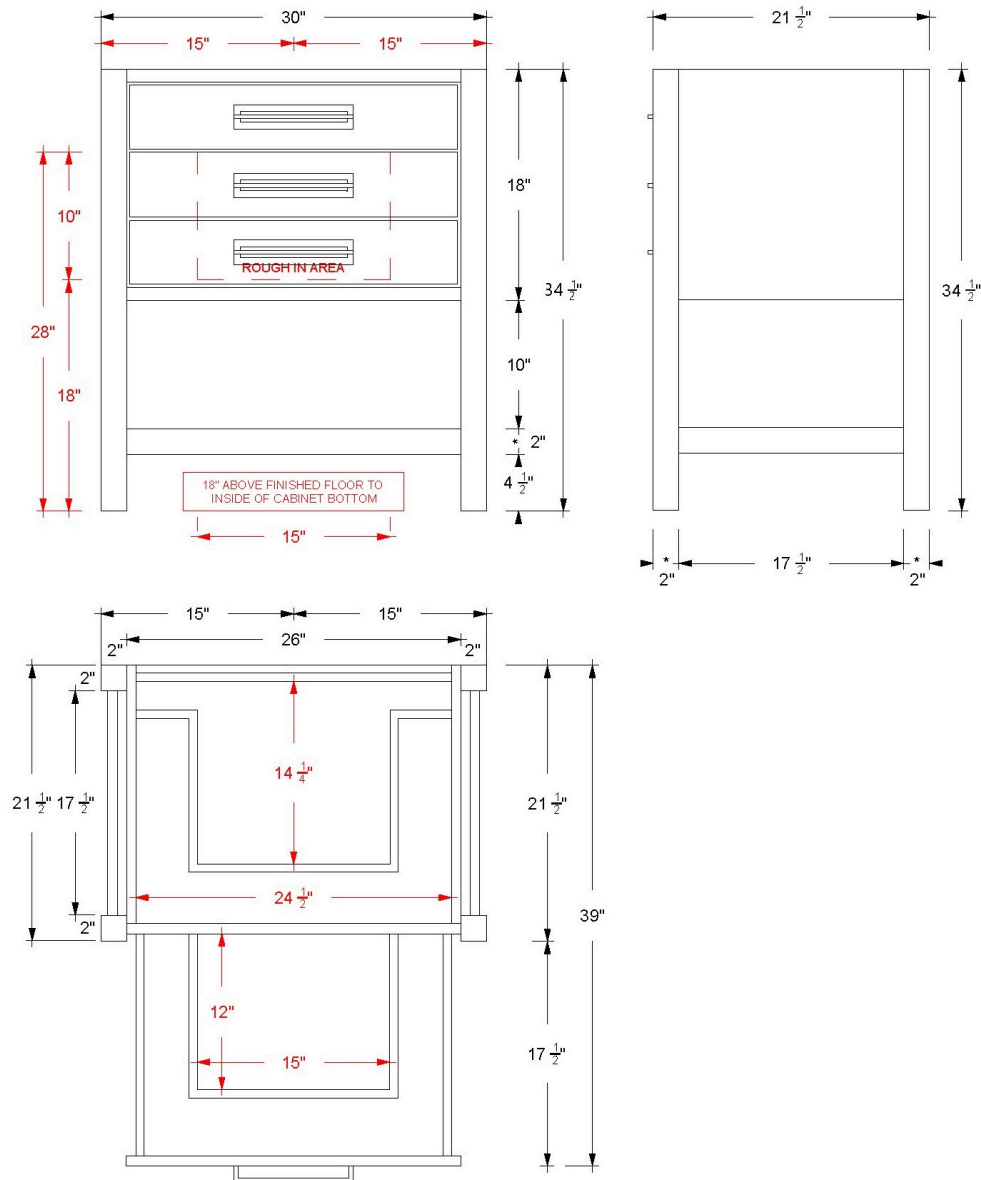

VANDERLOC

30" 3-Drawer Single Bath Vanity Kiawah KWS3-30

Features

- Inset look with UV-coated plywood cabinet interior
- 2" square posts on all four corners
- Top drawer front is decorative and non-functional
- 2 u-shaped fully functional softclose drawers
- Conversion Varnish finish
- 2" useable shelf below the vanity cabinet
- Hardware size 8-13/16" center to center
- Top and faucet sold separately
- Plumbing rough in area cut-out detailed on page 2
- Made in the US

VANDERLOC

30" 3-Drawer Single Bath Vanity

Kiawah

KWS3-30

Technical Information

All product dimensions are nominal.

- Installation: Bath Vanity
- Number of drawers: 2

Notes

VANDERLOC

36" 3-Drawer Single Bath Vanity Kiawah KWS3-36

Features

- Inset look with UV-coated plywood cabinet interior
- 2" square posts on all four corners
- Top drawer front is decorative and non-functional
- 2 u-shaped fully functional softclose drawers
- Conversion Varnish finish
- 2" useable shelf below the vanity cabinet
- Hardware size 8-13/16" center to center
- Top and faucet sold separately
- Plumbing rough in area cut-out detailed on page 2
- Made in the US