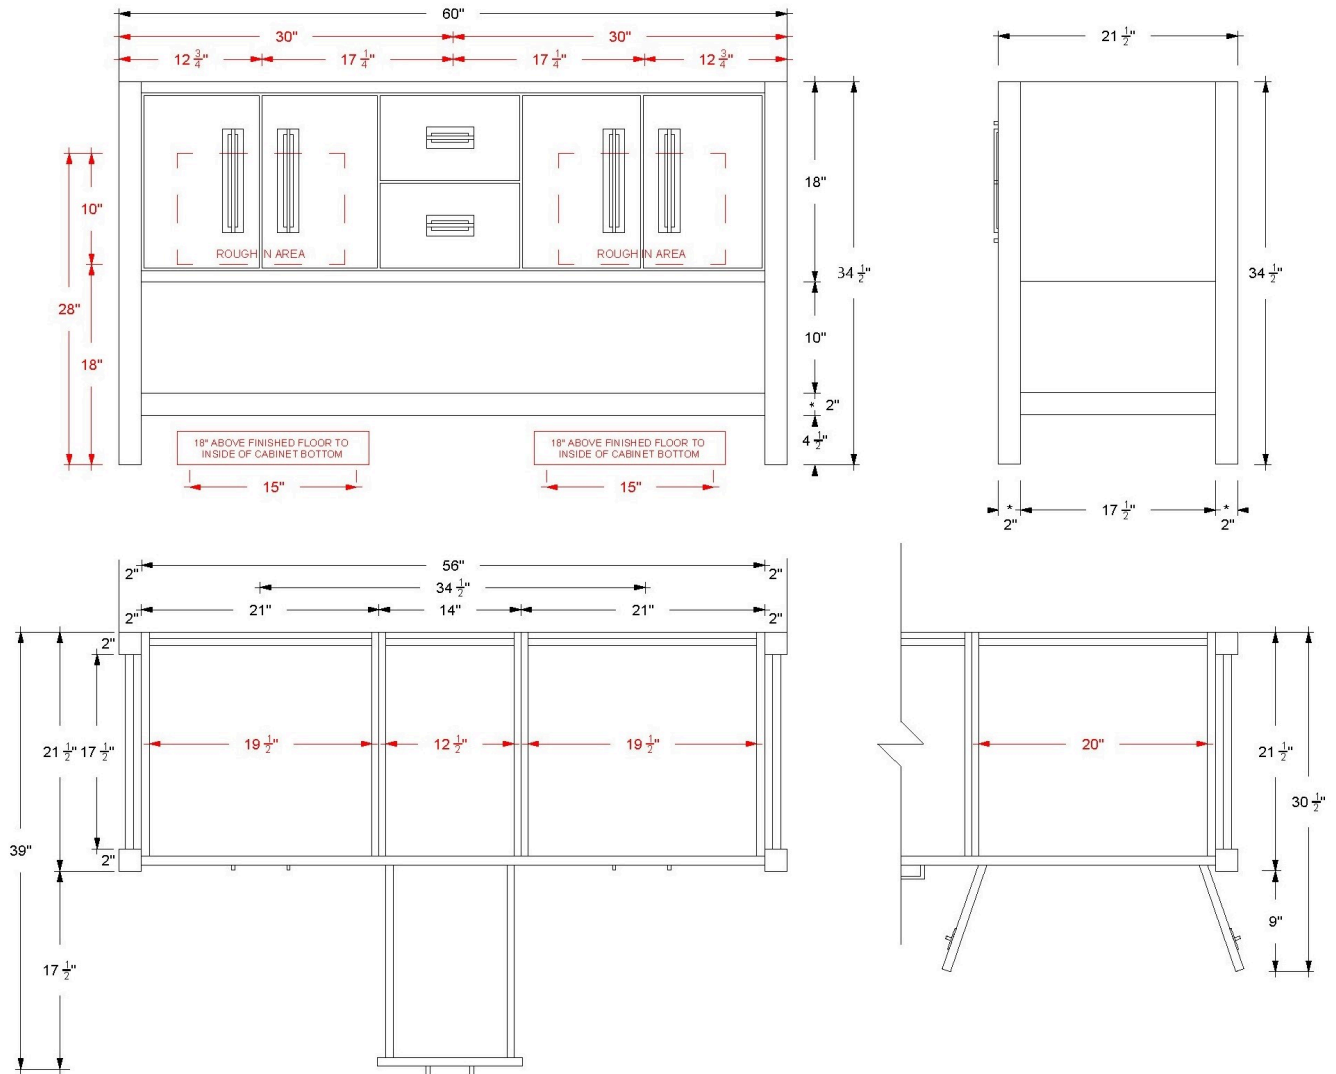

VANDERLOC

60" Double Bath Vanity Kiawah KWD5-60

Features

- Inset look with UV-coated plywood cabinet interior
- 2" square posts on all four corners
- Full height doors with soft close Blum® 110° hinges
- 2 standard fully functional softclose drawers
- Conversion Varnish finish
- 2" useable shelf below the vanity cabinet
- Hardware size 8-13/16" & 3-3/4" center to center
- Top and faucet sold separately
- Plumbing rough in area cut-out detailed on page 2
- Made in the US

VANDERLOC

60" Double Bath Vanity Kiawah KWD5-60

Technical Information

All product dimensions are nominal.

- Installation: Bath Vanity
- Number of doors: 4
- Number of drawers: 2

Notes

Install this product according to the installation instructions.