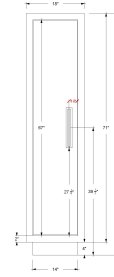

## Features

- Inset construction with UV coated plywood cabinet interior
- 2" Frame
- Full height door with softclose Blum® 110° hinges
- 3 Adjustable Shelves
- Conversion Varnish finish
- 4" Tall base
- Hardware size 12" center to center
- Right Hand Door
- Made in the US