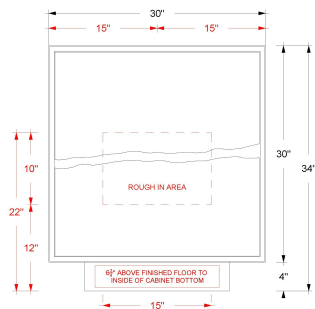

FEATURES

- Inset construction with UV-coated plywood cabinet interior
- Live Edge Drawer detail
- 3/4" Angled Frame
- 1 U-shaped top drawer for plumbing clearance
- 1 full-depth soft-close drawer
- Conversion Varnish finish
- 4" Tall base
- No Decorative Hardware
- Top and faucet sold separately
- Plumbing rough-in area cut-out
- Made in the US

MATERIAL

- Solid wood and White Oak plywood.
- Wood is a living material, and its beauty is enhanced by natural variations in grain, color, and pattern.
- No two pieces of wood are exactly the same, and the color will change with age, temperature, and exposure to light.
- The nature of wood grain can cause variations in stain depth. Our expert craftsmen apply paints and stains in a specific sequence to eliminate these variations.

TECHNICAL DRAWINGS