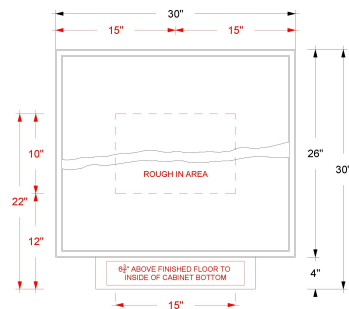

FEATURES

- Inset construction with UV-coated plywood cabinet interior
- Live Edge Drawer detail
- 3/4" Angled Frame
- 1 U-shaped top drawer for plumbing clearance
- 1 full-depth soft-close drawer
- Conversion Varnish finish
- 4" Tall base
- No Decorative Hardware
- Top and faucet sold separately
- Plumbing rough-in area cut-out
- Made in the US

MATERIAL

- Solid wood and White Oak plywood.
- Wood is a living material, and its beauty is enhanced by natural variations in grain, color, and pattern.
- No two pieces of wood are exactly the same, and the color will change with age, temperature, and exposure to light.
- The nature of wood grain can cause variations in stain depth. Our expert craftsmen apply paints and stains in a specific sequence to eliminate these variations.

TECHNICAL DRAWINGS