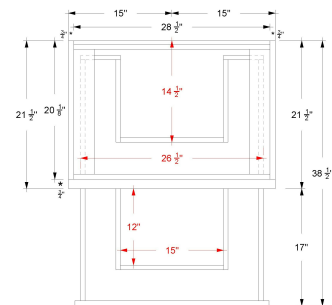

FEATURES

- Inset construction with UV-coated plywood cabinet interior
- Live Edge Drawer detail
- 3/4" Angled Frame
- 1 U-shaped top drawer for plumbing clearance
- 1 full-depth soft-close drawer
- Conversion Varnish finish
- 4" Tall base
- No Decorative Hardware
- Top and faucet sold separately
- Plumbing rough-in area cut-out
- Made in the US

MATERIAL

- Solid wood and White Oak plywood.
- Wood is a living material, and its beauty is enhanced by natural variations in grain, color, and pattern.
- No two pieces of wood are exactly the same, and the color will change with age, temperature, and exposure to light.
- The nature of wood grain can cause variations in stain depth. Our expert craftsmen apply paints and stains in a specific sequence to eliminate these variations.

TECHNICAL DRAWINGS