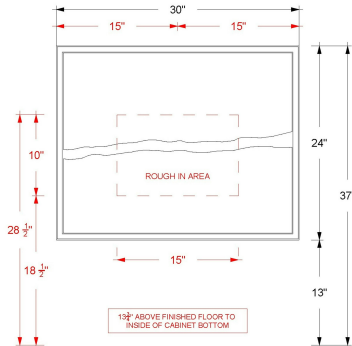

FEATURES

- Inset construction with UV-coated plywood cabinet interior
- Live Edge Drawer detail
- 3/4" Angled Frame
- 1 U-shaped top drawer for plumbing clearance
- 1 full-depth soft-close drawer
- Conversion Varnish finish
- 4" Tall base
- No Decorative Hardware
- Top and faucet sold separately
- Plumbing rough-in area cut-out
- Made in the US

MATERIAL

- Solid wood and White Oak plywood.
- Wood is a living material, and its beauty is enhanced by natural variations in grain, color, and pattern.
- No two pieces of wood are exactly the same, and the color will change with age, temperature, and exposure to light.
- The nature of wood grain can cause variations in stain depth. Our expert craftsmen apply paints and stains in a specific sequence to eliminate these variations.

TECHNICAL DRAWINGS