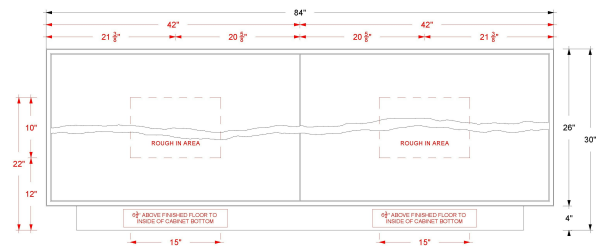

FEATURES

- Inset construction with UV-coated plywood cabinet interior
- Live Edge Drawer detail
- 3/4" Angled Frame
- 2 U-shaped fully functional soft-close drawers for plumbing clearance
- 2 full-depth soft-close drawers
- Conversion Varnish finish
- 4" Tall base
- No Decorative Hardware
- Top and faucet sold separately
- Plumbing rough-in area cut-out
- Made in the US

MATERIAL

- Solid wood and White Oak plywood.
- Wood is a living material, and its beauty is enhanced by natural variations in grain, color, and pattern.
- No two pieces of wood are exactly the same, and the color will change with age, temperature, and exposure to light.
- The nature of wood grain can cause variations in stain depth. Our expert craftsmen apply paints and stains in a specific sequence to eliminate these variations.

TECHNICAL DRAWINGS