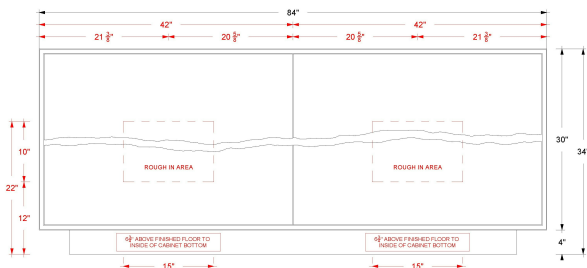

FEATURES

- Inset construction with UV-coated plywood cabinet interior
- Live Edge Drawer detail
- 3/4" Angled Frame
- 2 U-shaped fully functional soft-close drawers for plumbing clearance
- 2 full-depth soft-close drawers
- Conversion Varnish finish
- 4" Tall base
- No Decorative Hardware
- Top and faucet sold separately
- Plumbing rough-in area cut-out
- Made in the US

TECHNICAL DRAWINGS

Manufacturer Suggested Mounting Height
Verify Local Building Code