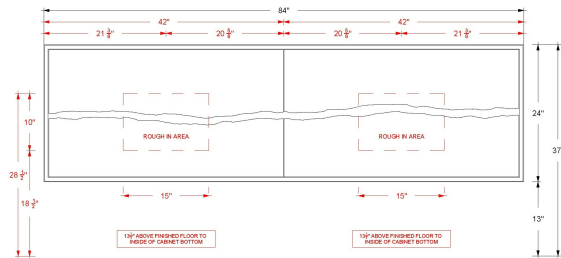

FEATURES

- Inset construction with UV-coated plywood cabinet interior
- Live Edge Drawer detail
- 3/4" Angled Frame
- 2 U-shaped fully functional soft-close drawers for plumbing clearance
- 2 full-depth soft-close drawers
- Conversion Varnish finish
- 4" Tall base
- No Decorative Hardware
- Top and faucet sold separately
- Plumbing rough-in area cut-out
- Made in the US

TECHNICAL DRAWINGS

Manufacturer Suggested Mounting Height
Verify Local Building Code