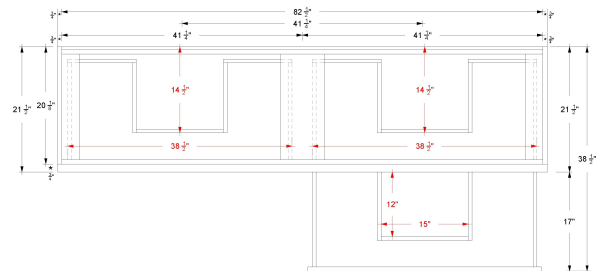

FEATURES

- Inset construction with UV-coated plywood cabinet interior
- Live Edge Drawer detail
- 3/4" Angled Frame
- 2 U-shaped fully functional soft-close drawers for plumbing clearance
- 2 full-depth soft-close drawers
- Conversion Varnish finish
- 4" Tall base
- No Decorative Hardware
- Top and faucet sold separately
- Plumbing rough-in area cut-out
- Made in the US

MATERIAL

- Solid wood and White Oak plywood.
- Wood is a living material, and its beauty is enhanced by natural variations in grain, color, and pattern.
- No two pieces of wood are exactly the same, and the color will change with age, temperature, and exposure to light.
- The nature of wood grain can cause variations in stain depth. Our expert craftsmen apply paints and stains in a specific sequence to eliminate these variations.

TECHNICAL DRAWINGS